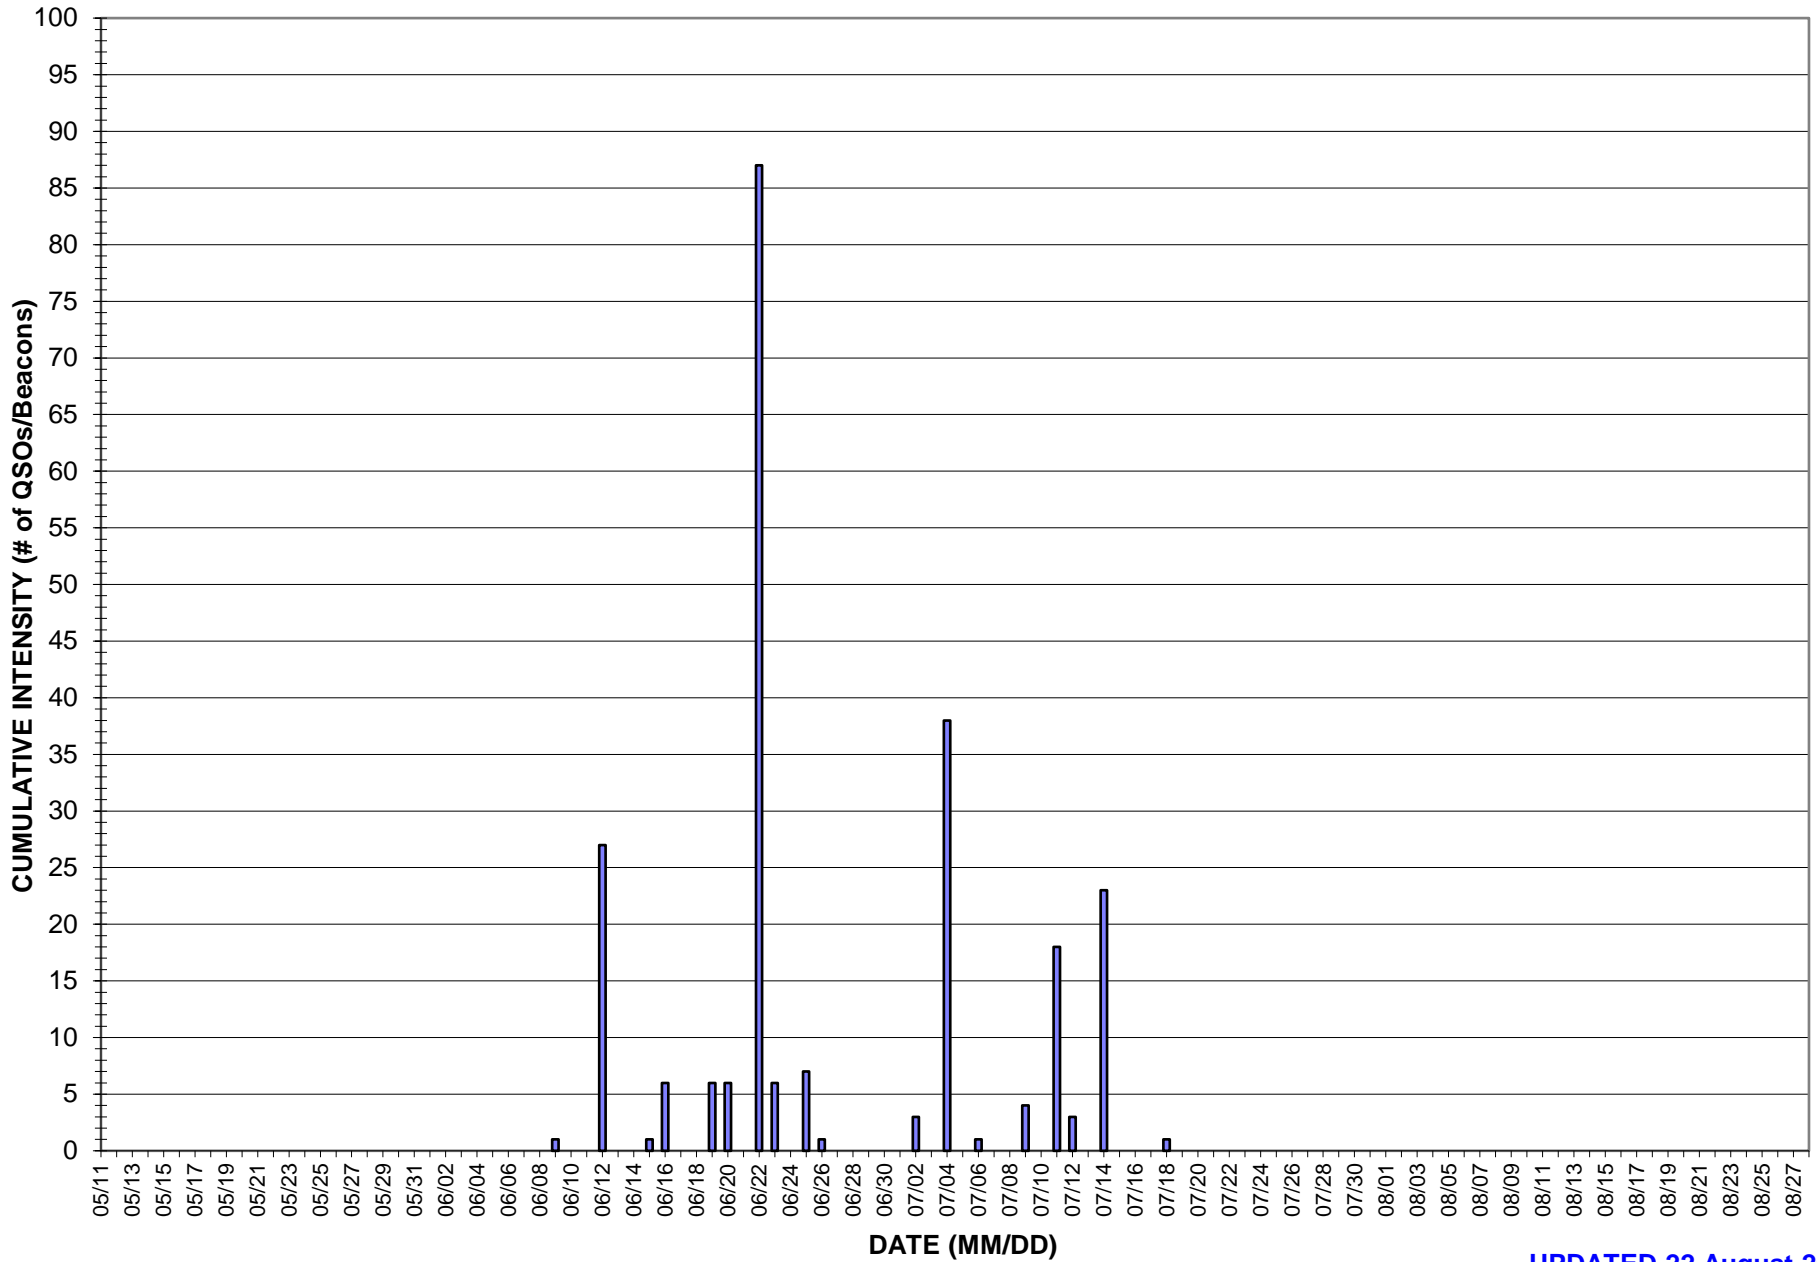

K1SIX Far East 50Mhz Es Paths
239 SUMMER 50 MHZ FAR EAST Es Heard + QSO Data Points - K1SIX FN43ad

UPDATED 22 August 2023

K1SIX Cumulative Opening Intensity by Date 2010 - present